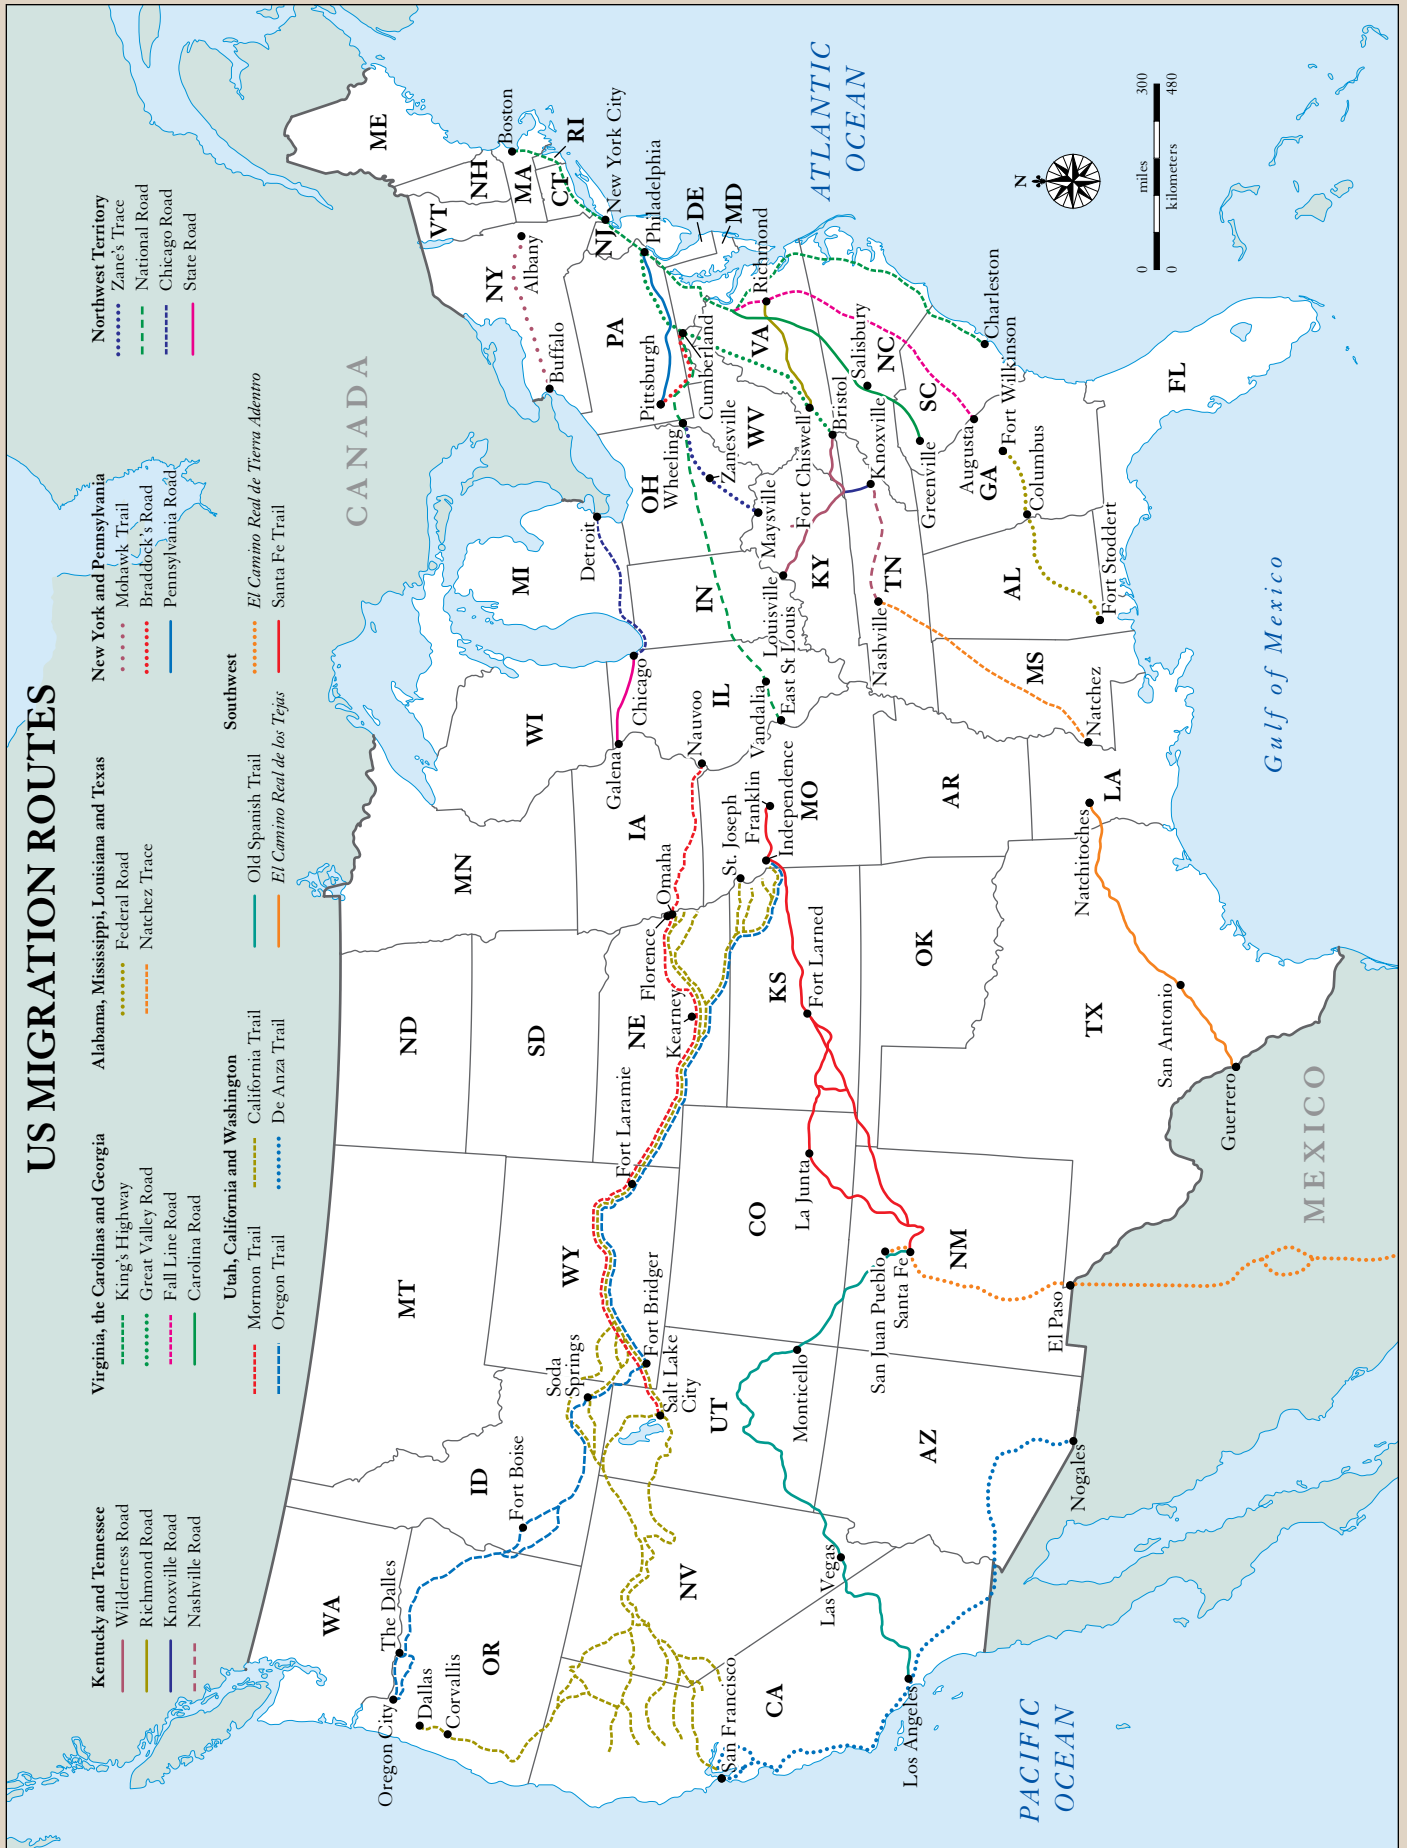

US MIGRATION ROUTES

- Northwest Territory
- Zane's Trace
- National Road
- Chicago Road
- State Road

- New York and Pennsylvania
- Mohawk Trail
- Braddock's Road
- Pennsylvania Road

- Alabama, Mississippi, Louisiana and Texas
- Federal Road
- Natchez Trace

- Virginia, the Carolinas and Georgia
- King's Highway
- Great Valley Road
- Fall Line Road
- Carolina Road

- Kentucky and Tennessee
- Wilderness Road
- Richmond Road
- Knoxville Road
- Nashville Road

- Utah, California and Washington
- Mormon Trail
- Oregon Trail
- De Anza Trail
- California Trail
- El Camino Real de Tierra Adentro
- Santa Fe Trail